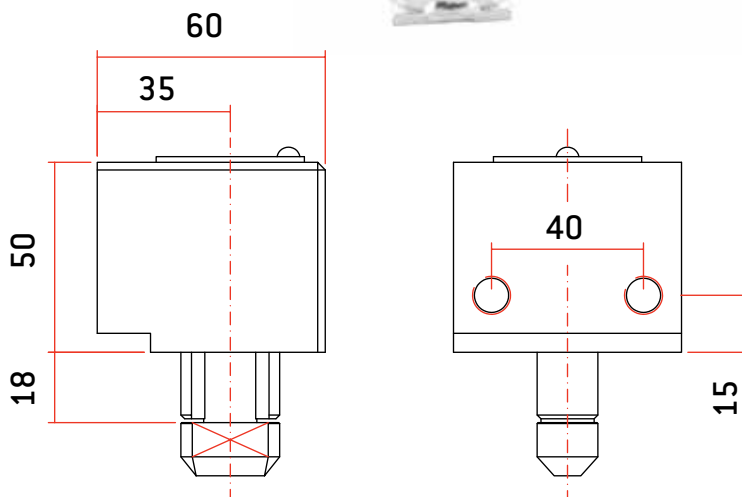

SHUTTER LOCKS: ROLLER FLOOR

Model BB17 (LYF Mod. D3 Cuadrado)

- Chrome-plated brass body
- Stainless steel rod (AISI 303)
- Chrome-plated brass cylinder and keys
- BB17: Key opening and locking

MODEL	CODE	WEIGHT (g)	KEY MOD. AGA49
BB17	AACS1026	2.050	3
BB17 HEAD	AACZ1023	1.652	3