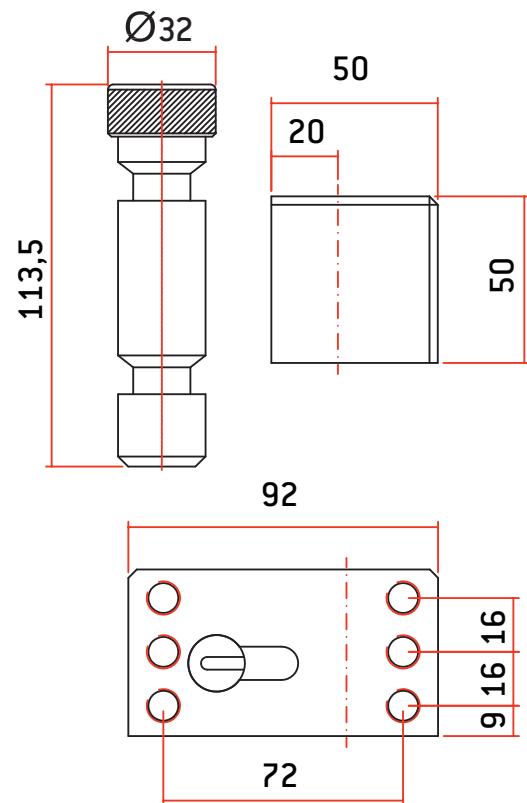

SHUTTER LOCKS: SWING AND SLIDING FLOOR

Model EP13

- Chrome-plated brass body
- Stainless steel rod (AISI 303)
- For Euro-profile cylinder
- Supplied with no cylinder
- EP13: Key opening and locking

MODEL	CODE	WEIGHT (g)	CYLINDER TYPE
EP13	AACS0031	2.544	
EP13 HEAD	AACZ0025	2.016	