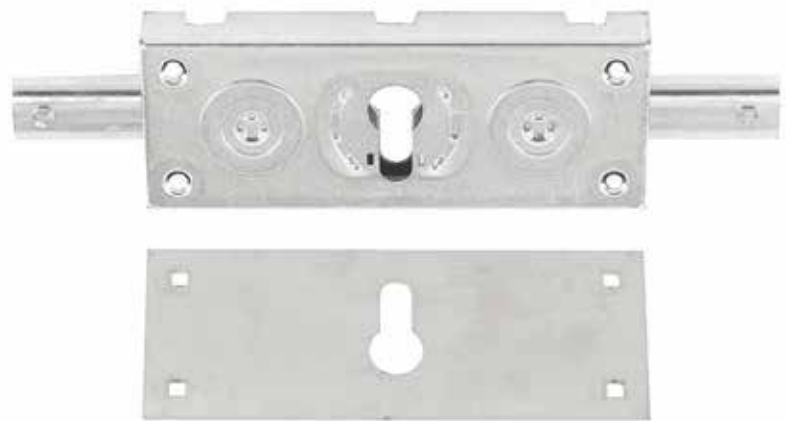

SHUTTER LOCKS: SWING AND SLIDING FLOOR

Model EP3 - EP3 Plate

- For Euro-profile cylinder
- Supplied with no cylinder
- EP3: Key opening and locking

MODEL	CODE	WEIGHT (g)	CYLINDER TYPE
EP3	AACL0013	593	
EP3 PLATE	AACL0014	294	