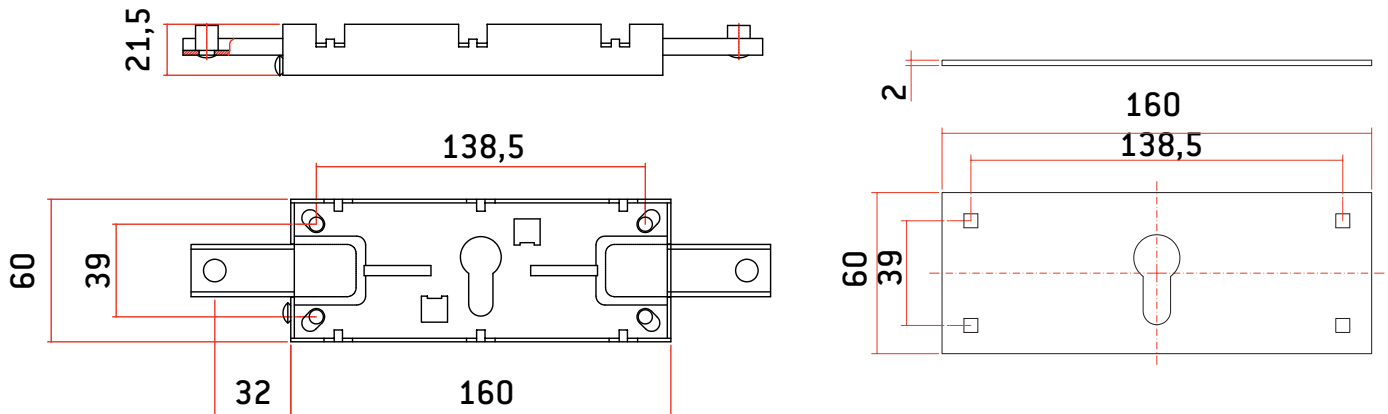

SHUTTER LOCKS: SWING AND SLIDING FLOOR

Model EP3 - EP3 Plate

- For Euro-profile cylinder
- Supplied with no cylinder
- EP3: Key opening and locking

MODEL	CODE	WEIGHT (g)	CYLINDER TYPE
EP3	AACL0013	593	
EP3 PLATE	AACL0014	294	