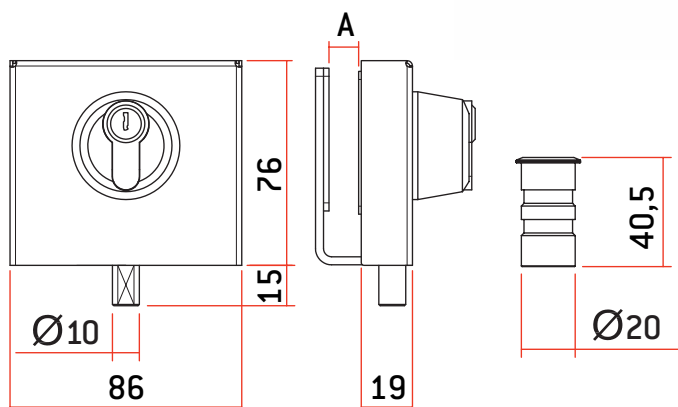

## GLAZED DOOR: FOLDING

### Model EP8

- Stainless steel box and pin (AISI 303)
- Supplied with single-bit Euro-profile cylinder
- EP8: Key opening and locking

MODEL	CODE	WEIGHT (g)	CYLINDER TYPE	A (mm)
EP8	AACC6003	744		10
EP8-B	AACC1001	754		>10