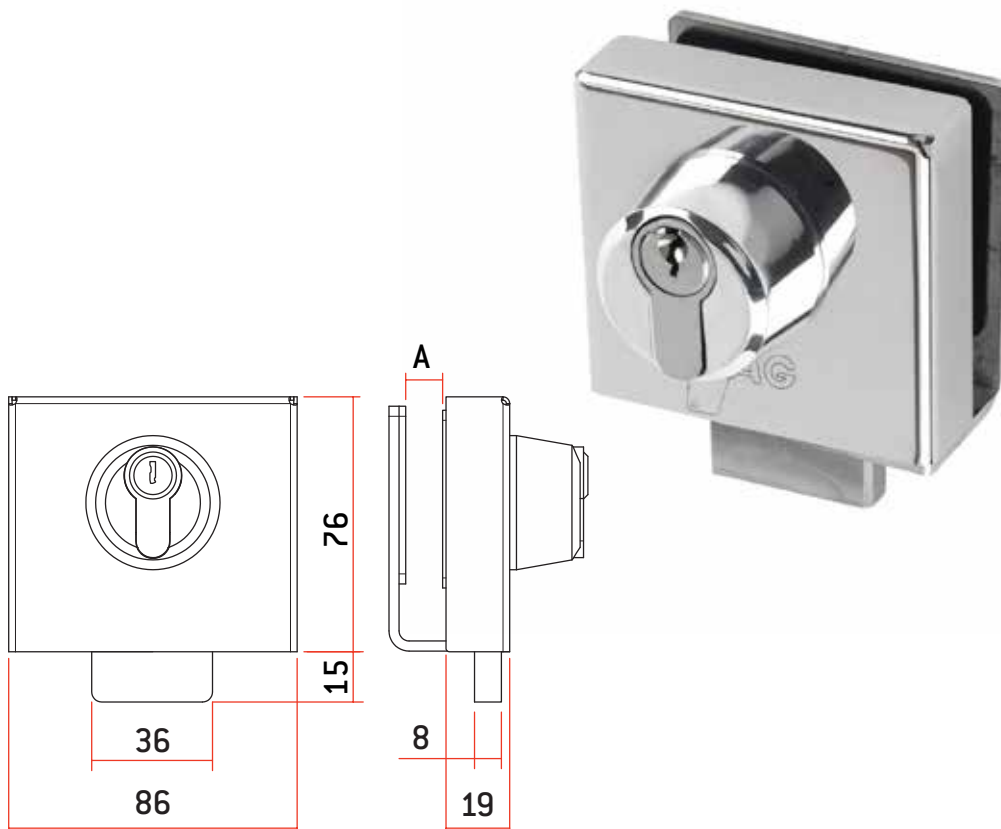

GLAZED DOOR: FOLDING

Model EP9

- Stainless steel box and pin (AISI 304)
- Supplied with single-bit Euro-profile cylinder
- EP9: Key opening and locking

MODEL	CODE	WEIGHT (g)	CYLINDER TYPE	A (mm)
EP9	AACC6002	754		10
EP9-B	AACC1002	764		>10