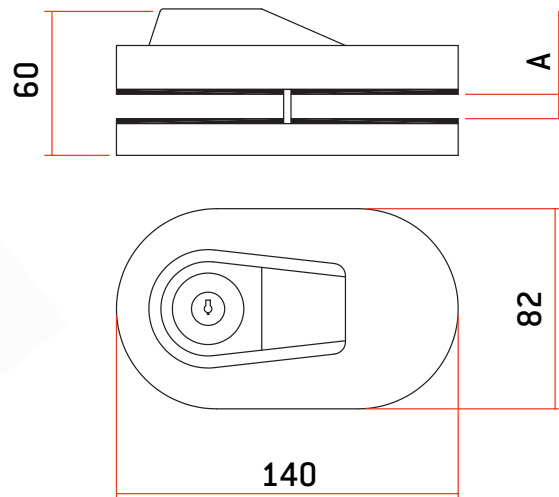

GLAZED DOOR: FOLDING

Model LBM

- Stainless steel body
- Chrome-plated brass cylinder and keys
- LBM: Key opening and locking

MODEL	CODE	WEIGHT (g)	KEY	A (mm)
LBM-S	AACC2001	1.256	3  LBM Serreta	10
LBM-SB	AACC2007	1.256		12
LBM-T	AACC2003	1.256	3  LBM Tubo	10
LBM-TB	AACC2009	1.256		12
LBM-P	AACC2005	1.268	3  LBM Puntos	10
LBM-PB	AACC2011	1.268		12