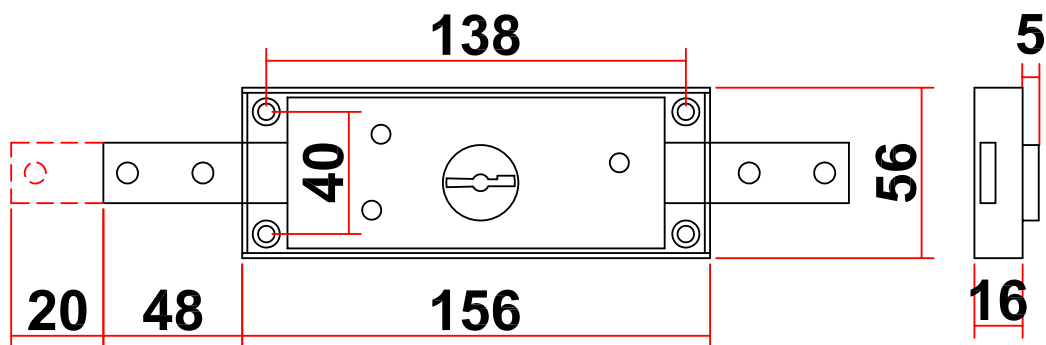

SHUTTER LOCKS: CENTRAL AND SIDE

Model B42

- B42: Interior and exterior key opening and locking

MODEL	CODE	WEIGHT (g)	KEY MOD. GSI
B42	AACL4001	729	2