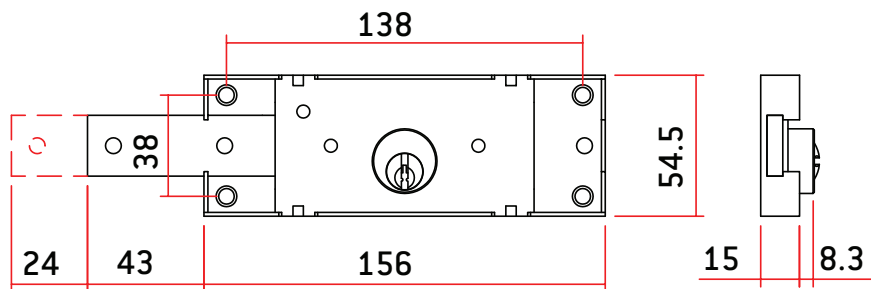

SHUTTER LOCKS: CENTRAL AND SIDE

Modelo SL3-NC set

- Chrome-plated brass cylinder and keys
- SL3-NC set: Interior and exterior key opening and locking

MODEL	CODE	WEIGHT (g)	KEY MOD. SS
SL3-NC SET	AACL4010	863	3