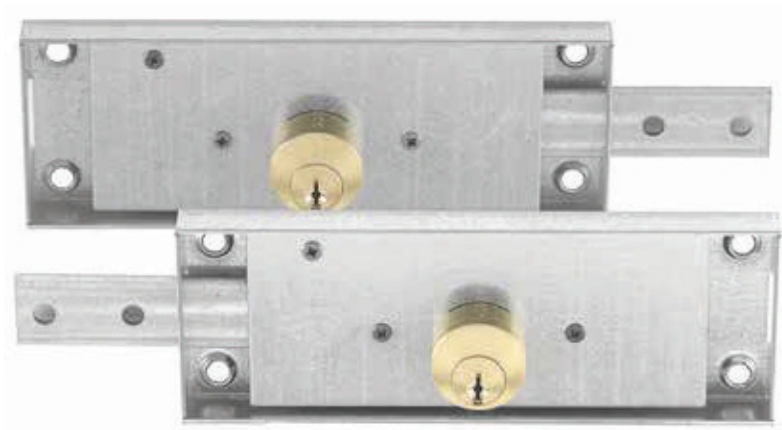

SHUTTER LOCKS: CENTRAL AND SIDE

Modelo SL3-NC set

- Chrome-plated brass cylinder and keys
- SL3-NC set: Interior and exterior key opening and locking

MODEL	CODE	WEIGHT (g)	KEY MOD. SS
SL3-NC SET	AACL4010	863	3