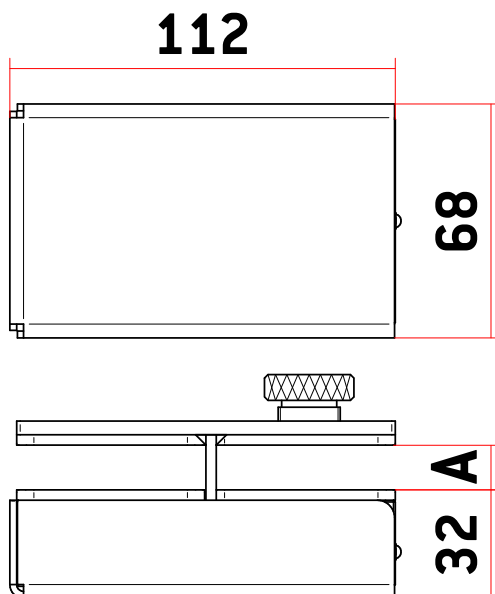

## GLAZED DOOR: FOLDING

### Model CRD

- Stainless steel body and knob (AISI 303)
- Interior knob to adjust thickness
- Stainless steel cylinder and keys (AISI 303)
- CRD: Key opening and keyless locking

MODEL	CODE	WEIGHT (g)	KEY MOD. TS	A (mm)
CRD	AACC0013	1.694	2	12
CRD-B	AACC0014	1.706	2	>12