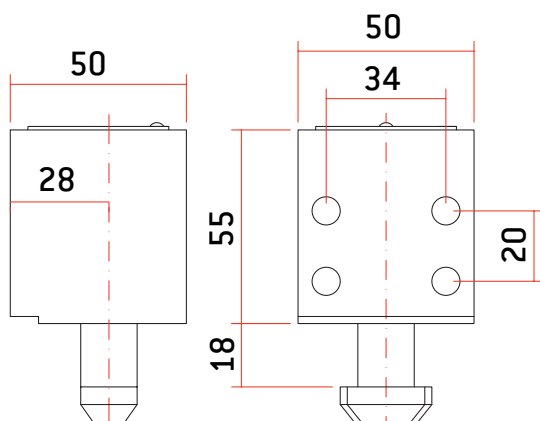

## SHUTTER LOCKS: ROLLER FLOOR

### Model EP-C5

- Stainless steel body (AISI 303)
- Supplied with no cylinder
- Works with KES0 cylinder 8000SΩ MASTER (ref. 81.J9E) or 8000SΩ PREMIUM (ref. 81.K9E)
- EP-C5: Key opening and locking

MODEL	CODE	WEIGHT (g)	CYLLINDER TYPE (Not Included)
EP-C5	AACS0042	1.808	
EP-C5 HEAD	AACZ0042	1.300	