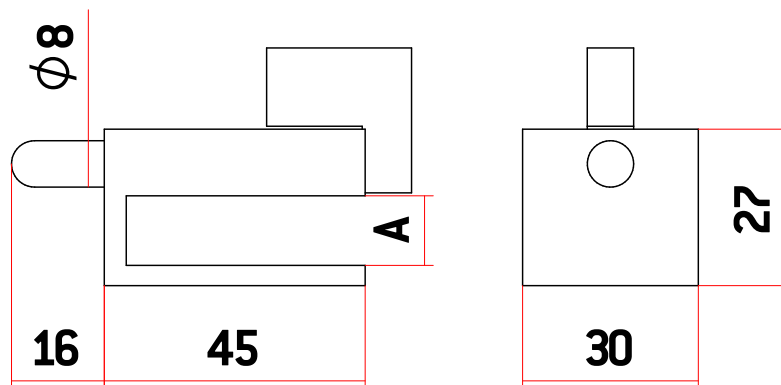

GLAZED DOOR: ACCESSORIES

Model PRJ

- Chrome-plated brass body
- Chrome-plated iron pin

MODEL	CODE	WEIGHT (g)	A (mm)
PRJ	AACC2013	275	10 - 12