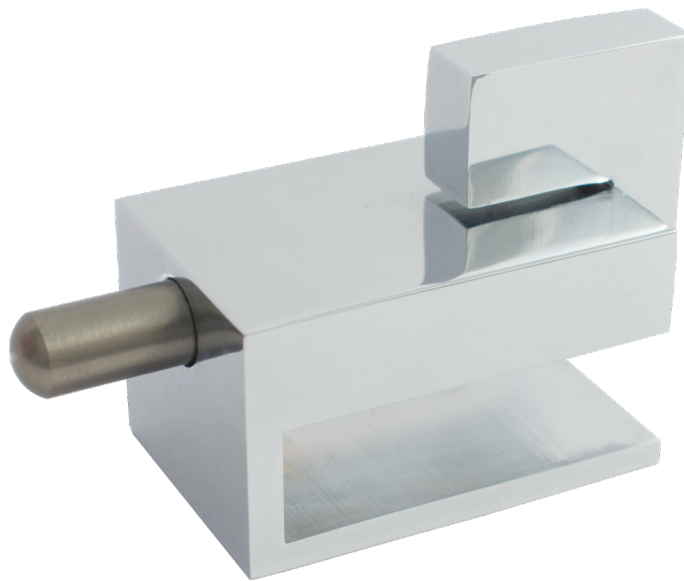

GLAZED DOOR: ACCESSORIES

Model PRJ

- Chrome-plated brass body
- Chrome-plated iron pin

MODEL	CODE	WEIGHT (g)	A (mm)
PRJ	AACC2013	275	10 - 12