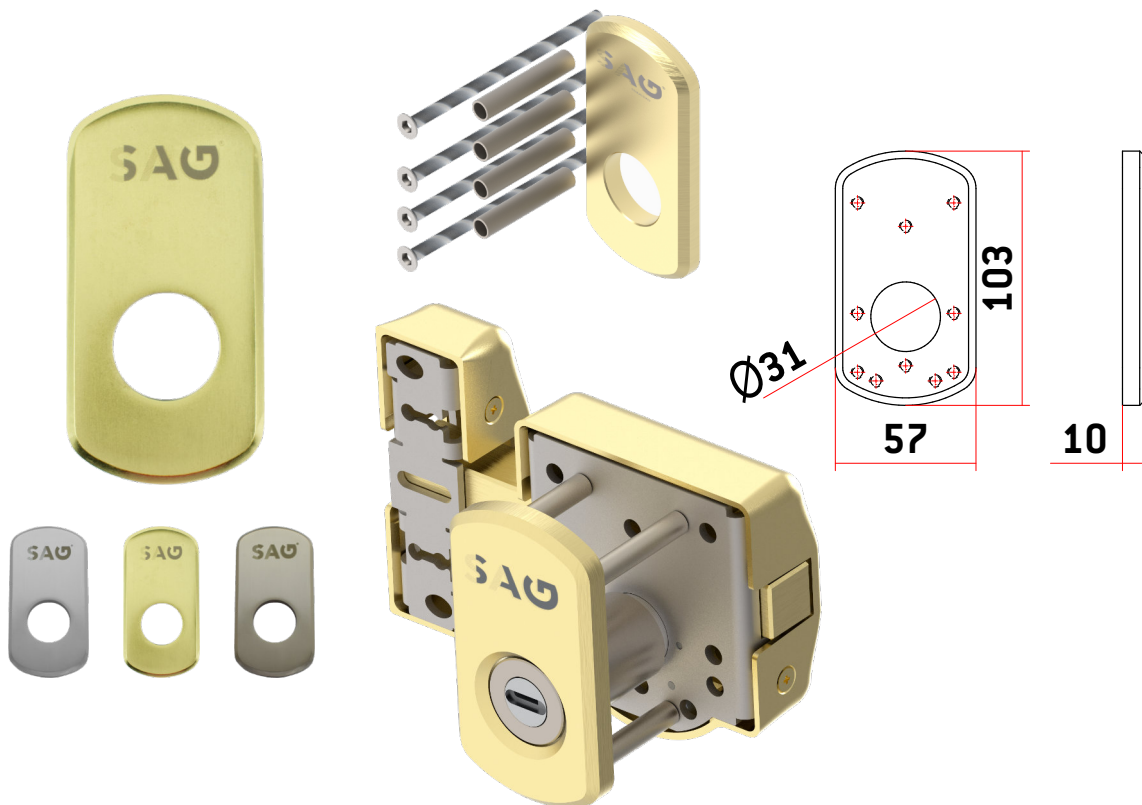

LOCKS

Model: Reinforced EP60 plate (For EP60 lock with CONDOR M&C cylinder)

- Carbonitride-treated plate

MODEL	CODE	WEIGHT (g)
Reinforced EP60 Chrome-plated Plate	AACP0260	408
Reinforced EP60 Brass-plated Plate	AACP0259	408
Reinforced EP60 Satin Nickel-plated Plate	AACP0261	408