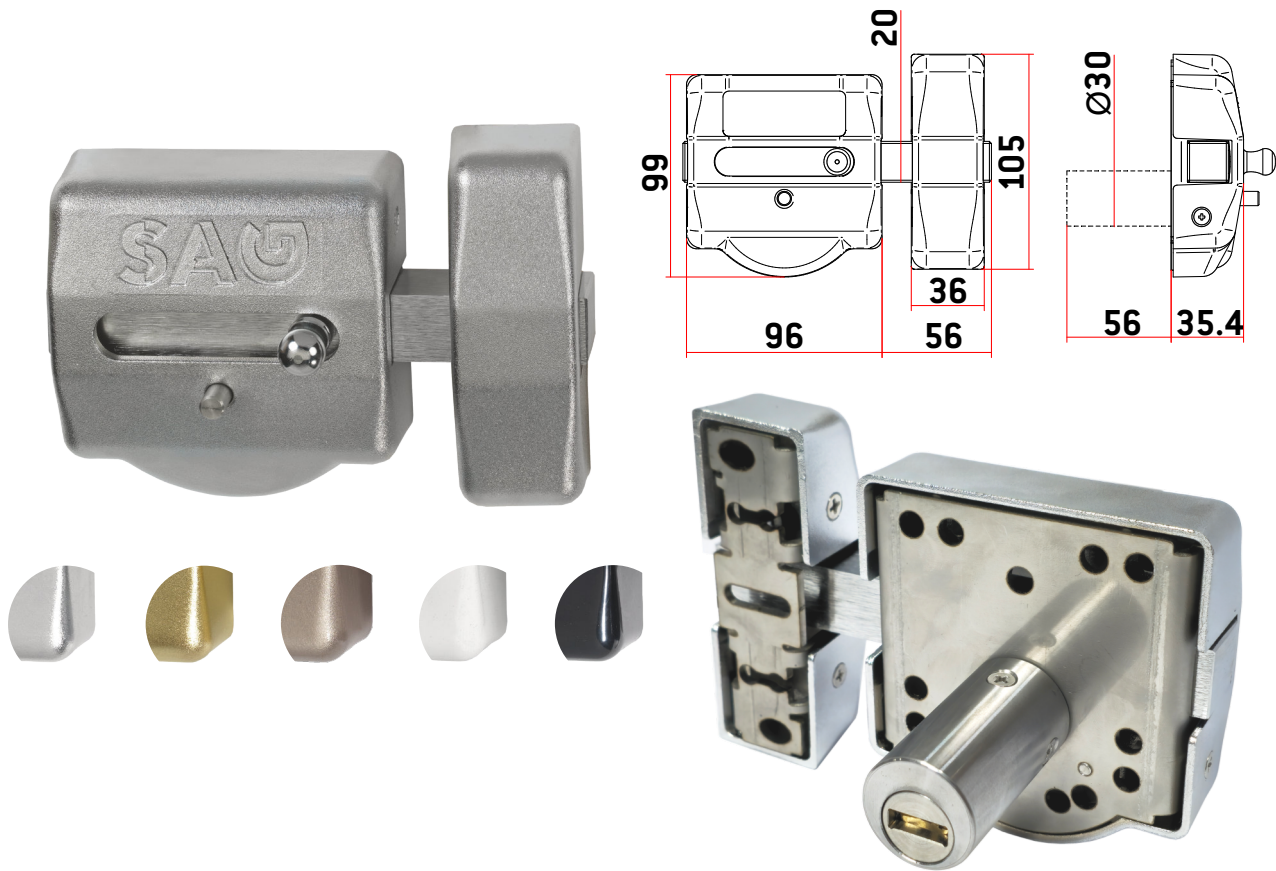

## LOCKS

Model: EP80 (DOM Aumon)

- Stainless steel base plate and mechanisms (AISI 304)
- Iron Pin and Zamak housing
- Cylinder DOM Aumon is not included
- EP80: Interior keyless opening and exterior key opening
- Recommended door hole diameter 32mm

MODEL	CODE	WEIGHT (g)	CYLLINDER TYPE (NOT INCLUDED)
Chrome-plated EP80	AACP0311	1.800	Aumon model Twintec Aumon model IX DAS Aumon model IX 6SR Aumon model Twido Aumon model Teco
Brass-plated EP80	AACP0310	1.800	
Satin Nickel-plated EP80	AACP0312	1.800	
White EP80	AACP0313	1.800	
Black EP80	AACP0314	1.800	
KIT extender supplement EP80 (Total length 61mm)	AACP0315	35	